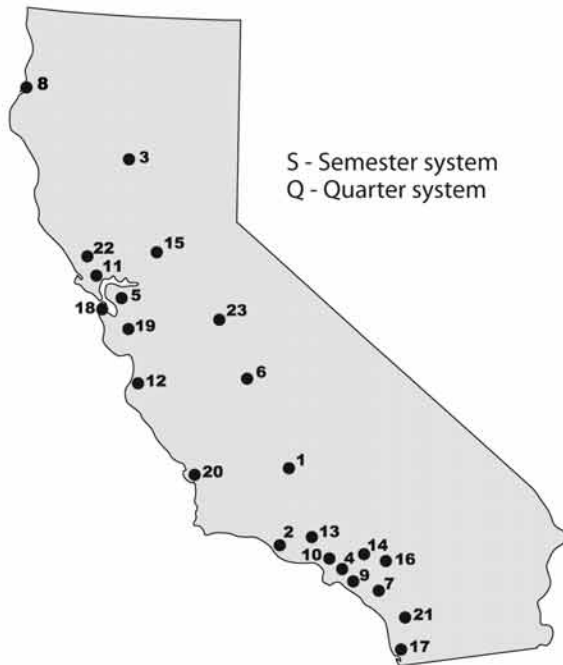

333 S. Twin Oaks Valley Road, San Marcos, CA 92096-0001
Dr. Karen S. Haynes, President
760-750-4000 • www.csusm.edu

SONOMA STATE UNIVERSITY • S

1801 East Cotati Avenue, Rohnert Park, CA 94928-3609
Dr. Ruben Armiñana, President
707-664-2880 • www.sonoma.edu

CALIFORNIA STATE UNIVERSITY, STANISLAUS • 4-1-4

One University Circle, Turlock, CA 95382-0299
Dr. Hamid Shirvani, President
209-667-3122 • www.csustan.edu

A world of information is just a click away.

Check out the admission website for the entire California State University: www.csumentor.edu. You will find helpful hints, frequently asked questions, campus tours, and general information about all 23 campuses.